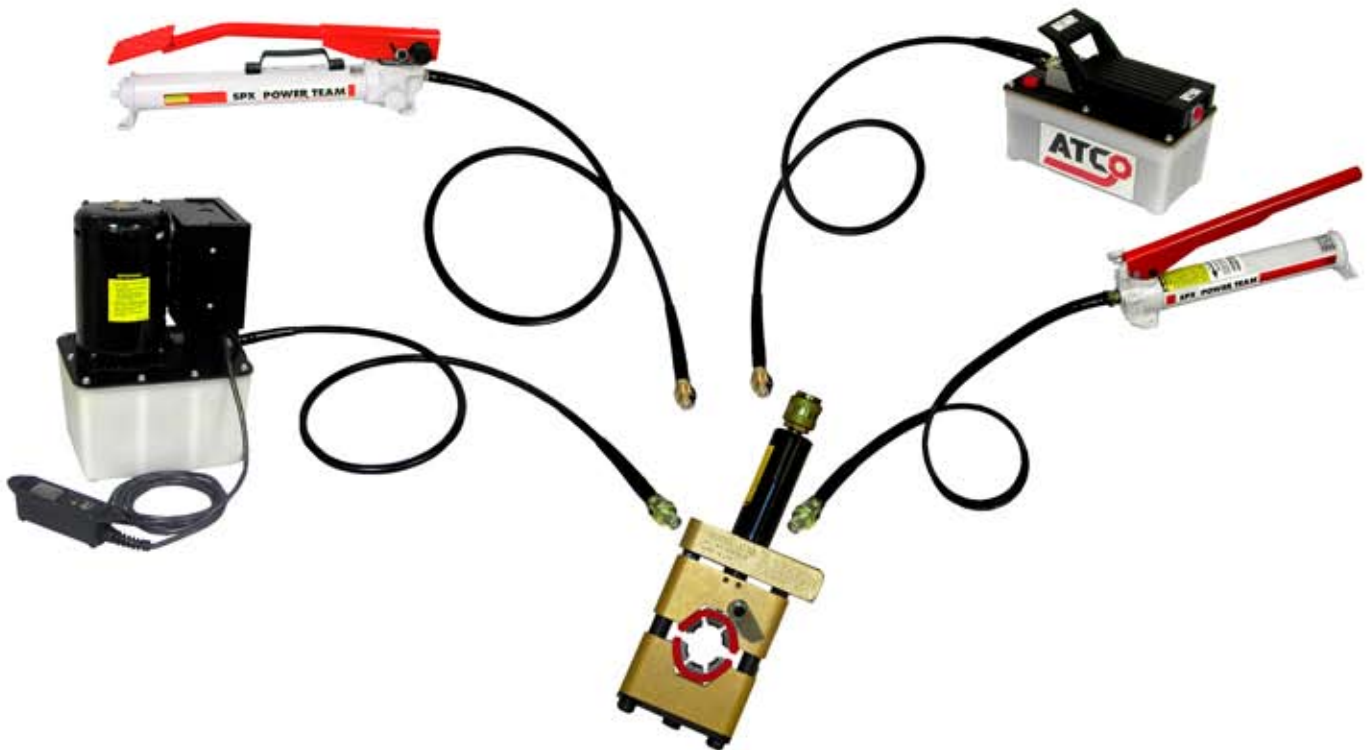

## 3710 Series Hose Crimpers with *Quick Change* Dies

*Engineered and Designed specifically for use with ATCO Beadlock Fittings*

- ▶▶ Air Impact Actuated
- ▶▶ Hand Pump Actuated
- ▶▶ Foot Pump Actuated
- ▶▶ Air/Hydraulic Pump Actuated
- ▶▶ Electric/Hydraulic Pump Actuated
- ▶▶ **Quick Change Dies-No Tools Required**
- ▶▶ Portable, Lightweight
- ▶▶ Color Coded Dies-6 Sizes Standard
- ▶▶ Crimps 2-Braid **And** Reduced OD Barrier Hose
- ▶▶ OE Style Triple Bubble Crimp
- ▶▶ US Patent No. 5257525
- ▶▶ Made In The USA

### 3710-A

3710 Crimper equipped with a 10,000 PSIG hydraulic  
cylinder and female quick disconnect-No dies

### 3710-1

3710 Crimper only-No dies or carrying case

### 3710-C

3710-A Crimper with complete die set