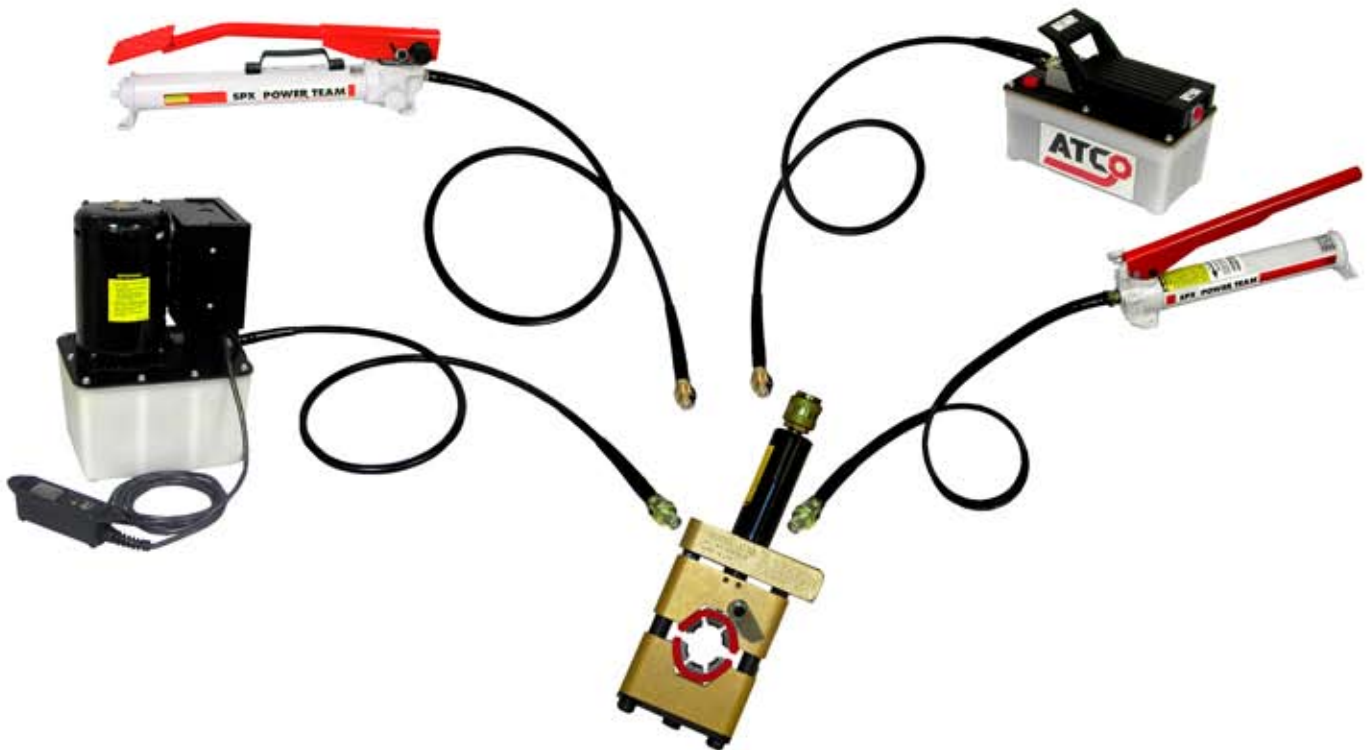

3710 Series Hose Crimpers with *Quick Change* Dies

Engineered and Designed specifically for use with ATCO Beadlock Fittings

- ▶▶ Air Impact Actuated
- ▶▶ Hand Pump Actuated
- ▶▶ Foot Pump Actuated
- ▶▶ Air/Hydraulic Pump Actuated
- ▶▶ Electric/Hydraulic Pump Actuated
- ▶▶ **Quick Change Dies-No Tools Required**
- ▶▶ Portable, Lightweight
- ▶▶ Color Coded Dies-6 Sizes Standard
- ▶▶ Crimps 2-Braid **And** Reduced OD Barrier Hose
- ▶▶ OE Style Triple Bubble Crimp
- ▶▶ US Patent No. 5257525
- ▶▶ Made In The USA

3710 Crimper equipped with a 10,000 PSIG hydraulic
cylinder and female quick disconnect-No dies

3710-1

3710 Crimper only-No dies or carrying case

3710-C

3710-A Crimper with complete die set

3710-P

3710-C Crimper with 75027 hand pump

75027

Single stage, 10,000 PSIG hand operated hydraulic
pump with 6 ft. hydraulic hose and male
quick disconnect

3710-F

3710-C Crimper with 75036 foot pump

75036

Single stage, 10,000 PSIG foot operated hydraulic pump with 12 ft. hydraulic hose and male quick disconnect

3710-H

3710-C Crimper with 75046 air/hydraulic pump

75046

Air operated 10,000 PSIG hydraulic foot pump with 12ft. hydraulic hose and male quick disconnect

3710-E50 (220V, 50HZ)

3710-E60 (115V, 60HZ)

3710-C Crimper with 75024 hydraulic pump